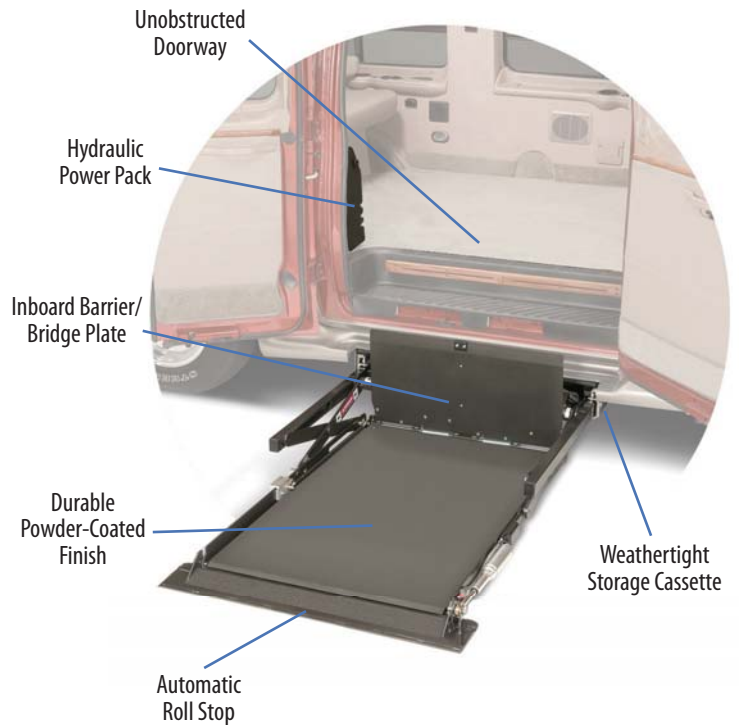

UVL Series™ eBrochure

The UVL, or Under Vehicle Lift, offers an innovative solution to your personal mobility. With the lift mounted underneath the vehicle, it remains out of sight and out of your way until needed. This means easy access, a clear side view and maximum interior space - something your friends and family will appreciate on every trip.

The Braun [UVL Series](#) lifts are electric in operation for both the in/out cycle and the outboard roll stop. The up/down cycle is hydraulic in operation. All functions are controlled by the standard hand-held control or the optional remote control.

The UVL Series is designed for installation at the side door of personal-use full-size vans. Installation of the UVL requires modification to the van's drive shaft - consult your BraunAbility Dealer for details.

Under-Vehicle Storage for Maximum Interior Space

UVL Series™	UVL601C	UVL603C
Platform Width	72 cm	76 cm
Platform Length	109 cm	122 cm
Lifting Capacity	340 kg	340 kg
Hand-Held Control	Standard	Standard
Manual Backup	Standard	Standard
Remote Control	Optional	Optional
Door Operators	Optional	Optional
Side Door Installation	Yes	Yes
Rear Door Installation	No	No
Unit Weight	111 kg	122 kg