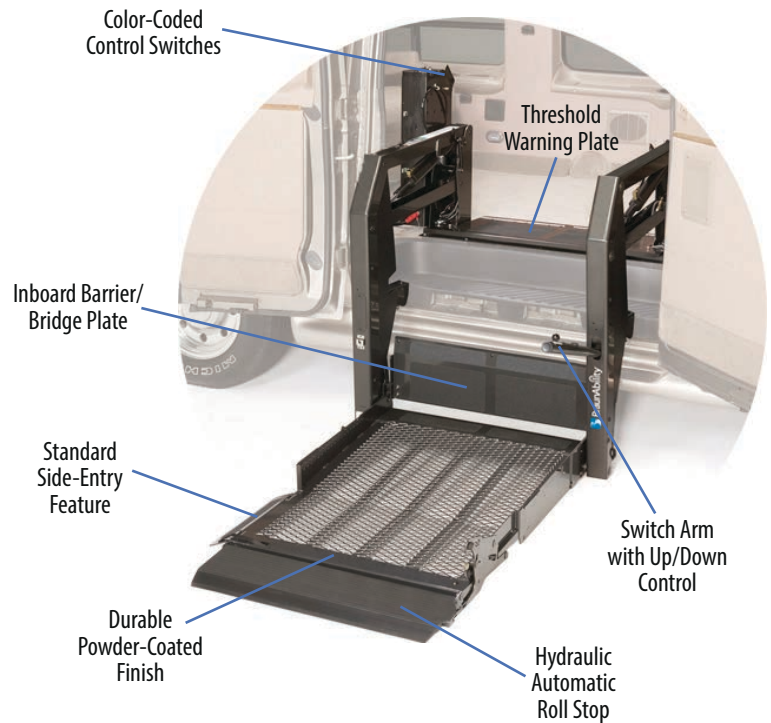

Millennium Series™ Lifts

The Millennium Series™ is the true workhorse of the BraunAbility® line. Designed for installation in the side or rear doors of domestic full-size vans, three standard models with platform lengths up to 51" ensure there is a power wheelchair lift to fit your needs. With dual hydraulic lifting arms, you'll come to rely on the lift's strength and dependability day after day, year after year.

The Millennium Series™ lifts are fully hydraulic in operation, for both the fold/unfold and up/down cycles. Lift operation is controlled by the standard hand-held control, the on-lift controls, or the optional remote control.

The Millennium Series™ is designed for installation in the side or rear doors of domestic full-size vans. To make your travels more enjoyable, each lift features BraunAbility's Quiet-Ride™ system to ensure the quietest possible riding environment.

Side-Entry Platform for Tight Parking Situations

	Millennium Series™
Platform Width	31"
Platform Length	43", 47" & 51"
Lifting Capacity	750 lbs.
Hand-Held Control	Standard
Manual Backup	Standard
Remote Control	Optional
Door Operators	Optional
Side-Entry Platform	Yes
Side Door Installation	Yes
Rear Door Installation	Yes
Unit Weight	332 lbs.