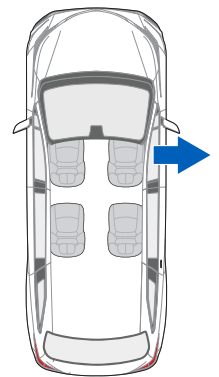

Turny® Manual Basic Low Vehicle Solution

This elegant solution is ideal for anyone who needs a little help getting into and out of low vehicles.

Features

- Manual swivel seat: rotates into door opening with 3 extension adjustment stops¹
- 330 lb. capacity
- Original seat is removed and unmodified; easily reinstalled
- Optional positioning belts
- 3-year limited warranty (3 year parts/1 year labor)

Vehicle Types

- Low vehicles - passenger cars, minivans, small CUV
- Seating positions: front passenger

Seat Types

- Aftermarket seat
  - Seat comes standard with textured faux leather, which provides additional grip and stability for those with compromised core strength
  - Optional upgrade to smooth faux leather seat for easy, effortless transfers - upgrade comes standard with adjustable lumbar support
  - Options for armrests, posture vest and positioning belt

¹ The two aft positions are crash tested and approved for use when riding in the vehicle. The full-forward position is only available for extending over the door sill when entering and exiting the vehicle.

$4,999 Installed
(before tax - options additional)

Financing Available

braunability.com

800.488.0359