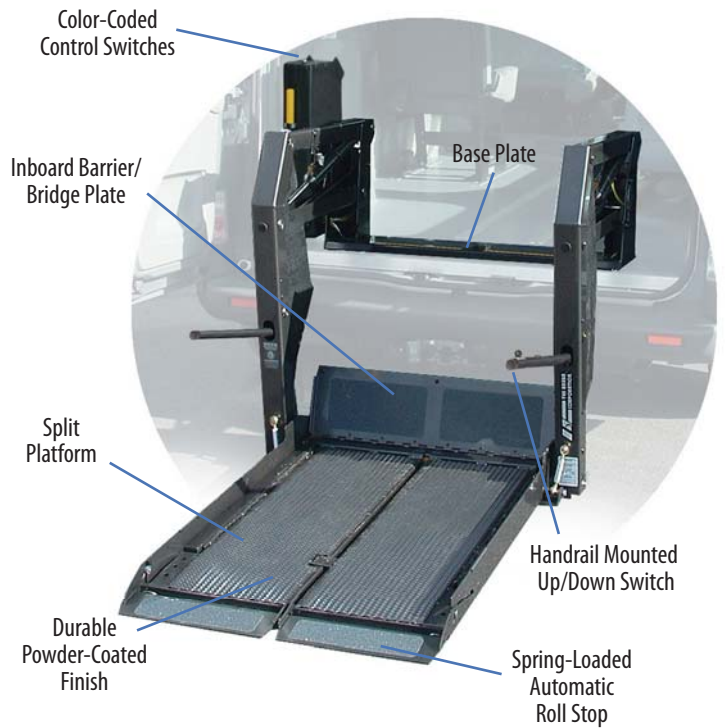

# VL997 Vista Series™ eBrochure

The VL997 Vista Series offers an innovative solution for both wheelchair users and ambulatory passengers. The split platform automatically folds in half when the platform is stowing, allowing clear access for both passengers and cargo. For your safety, the spring-loaded roll stop reliably deploys when the platform reaches the ground, and returns to the upright position as the platform raises.

The VL997 Vista Series lifts are fully hydraulic in operation, for both the fold/unfold and up/down cycles. Lift operation is controlled by the standard hand-held control, the on-lift controls, or the optional remote control.

The VL997 Vista Series is designed for installation in the side or rear doors of personal-use vans. To make your travels more enjoyable, each lift features Braun's Quiet Ride™ system to ensure the quietest possible riding environment.

## Split Platform for Ambulatory Access

	VL997 Vista Series™
Platform Width	79 cm
Platform Length	107 cm
Lifting Capacity	300 kg
Handrail Up/Down Switch	Standard
Hand-Held Control	Standard
Manual Backup	Standard
Remote Control	Optional
Door Operators	Optional
Side Door Installation	Yes
Rear Door Installation	Yes
Unit Weight	134 kg