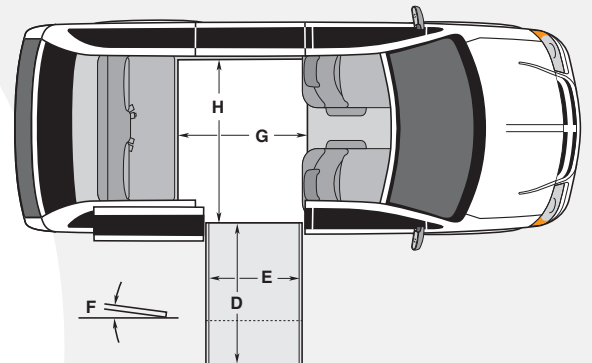

The CompanionVan™ SE floor is lowered from the B pillars to the rear seat, providing 137 cm for the center wheelchair securement position. Tie-down tracks and a belt system are included.

Manual / Automatic Door

The conversion works with either the Chrysler manual sliding door, or the OEM power sliding door.

Manual Foldout Ramp

The lightweight manual foldout ramp offers unparalleled ease of access for wheelchair and scooter users.

Door Opening Usable Width (Slide Door)	A	79 cm
Door Opening Usable Height (Slide Door)	B	133 cm
Interior Height at Center of Van	C	145 cm
Ramp Length	D	132 cm
Ramp Width (Usable Clear Opening)	E	76 cm
Ramp Angle	F	11°
Interior Lowered Floor Length	G	140 cm
Interior Lowered Floor Width at Middle of Ramp	H	151 cm

Due to manufacturing tolerances both with the OEM vehicle and the conversion components, all dimensions may vary slightly from those shown.