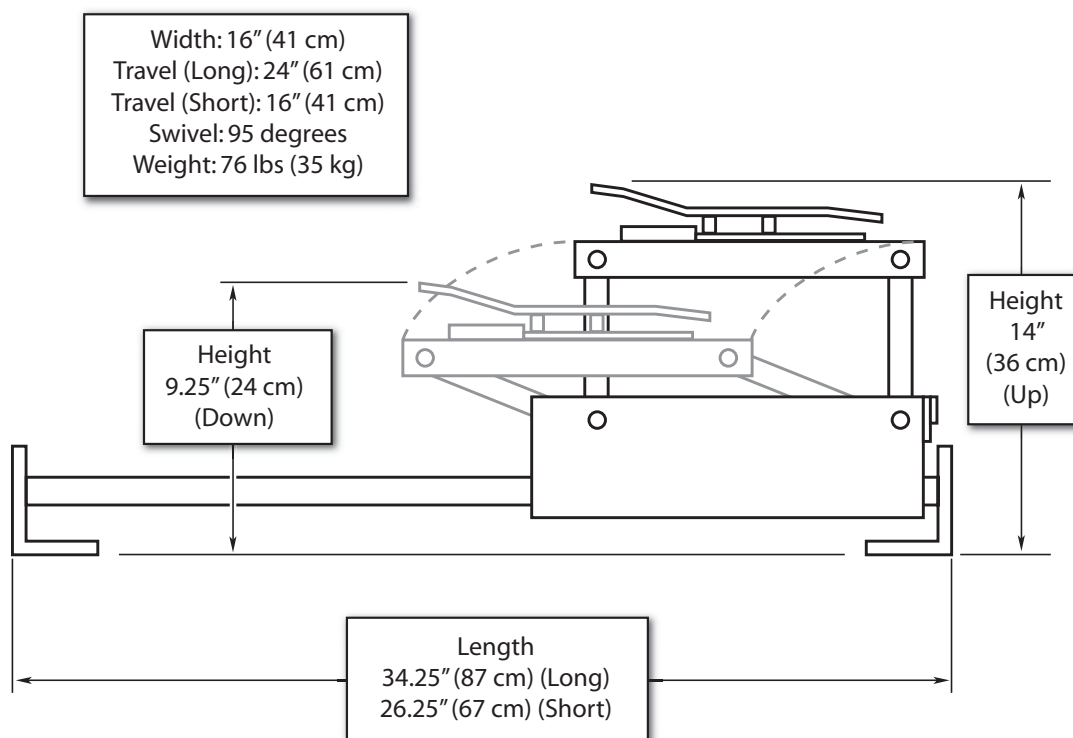

6-WAY POWER SEAT BASE™

6-Way Power Seat Base™ Models

13085A (Long Model)

16017A (Short Model)

16095A-180A 180° Gear Plate - Enables chair to swivel a full 90° left or 90° right

- 475 lb (216 kg) lifting capacity (including seat)
- Adaptable for use on the passenger side
- UHMW carriage bearings
- All parts easily replaceable
- Computer-designed swivel provides complete seat base stability
- Adjustable collars for limiting forward travel

6-Way Power Seat Base™ Dimensions

www.braunability.com/international

ISO 9001:2000

631 West 11th Street, Winamac, IN 46996, USA Phone: +1 574 946 6153 Fax: +1 574 946 4670