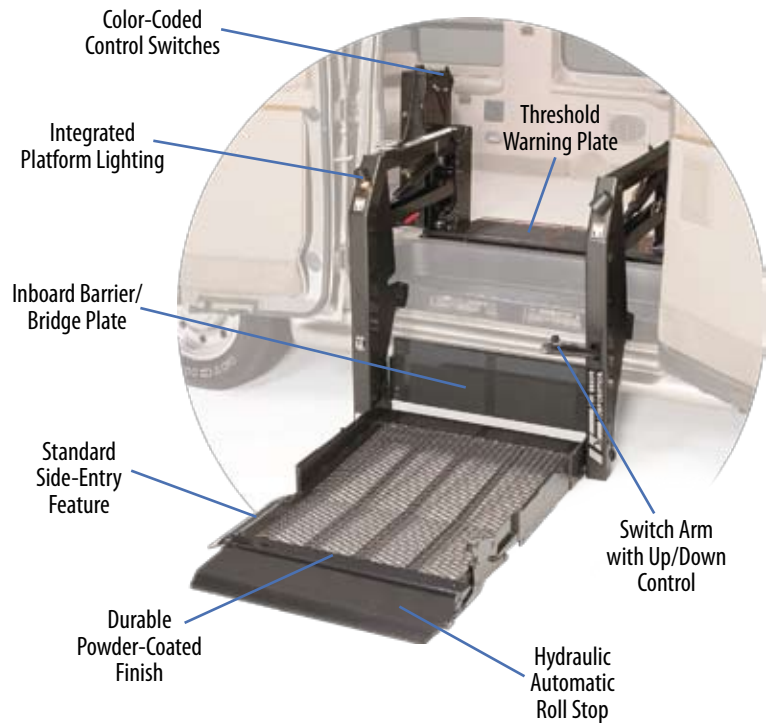

Millennium™ Series eBrochure

The Millennium Series is the true workhorse of the Braun line. Designed for installation in the side or rear doors of domestic full-size vans, three standard models with platform lengths up to 51" ensure there is a power wheelchair lift to fit your needs. With dual hydraulic lifting arms, you'll come to rely on the lift's strength and dependability day after day, year after year.

The **Millennium Series** lifts are fully hydraulic in operation, for both the fold/unfold and up/down cycles. Lift operation is controlled by the standard hand-held control, the on-lift controls, or the optional remote control.

The Millennium Series is designed for installation in the side or rear doors of domestic full-size vans. To make your travels more enjoyable, each lift features Braun's Quite Ride® system to ensure the quietest possible riding environment.

Side-Entry Platform for Tight Parking Situations

	Millennium™ Series
Platform Width	31"
Platform Length	43", 47" & 51"
Lifting Capacity	750 lbs.
Hand-Held Control	Standard
Manual Backup	Standard
Remote Control	Optional
Door Operators	Optional
Side-Entry Platform	Yes
Side Door Installation	Yes
Rear Door Installation	Yes
Unit Weight	332 lbs.